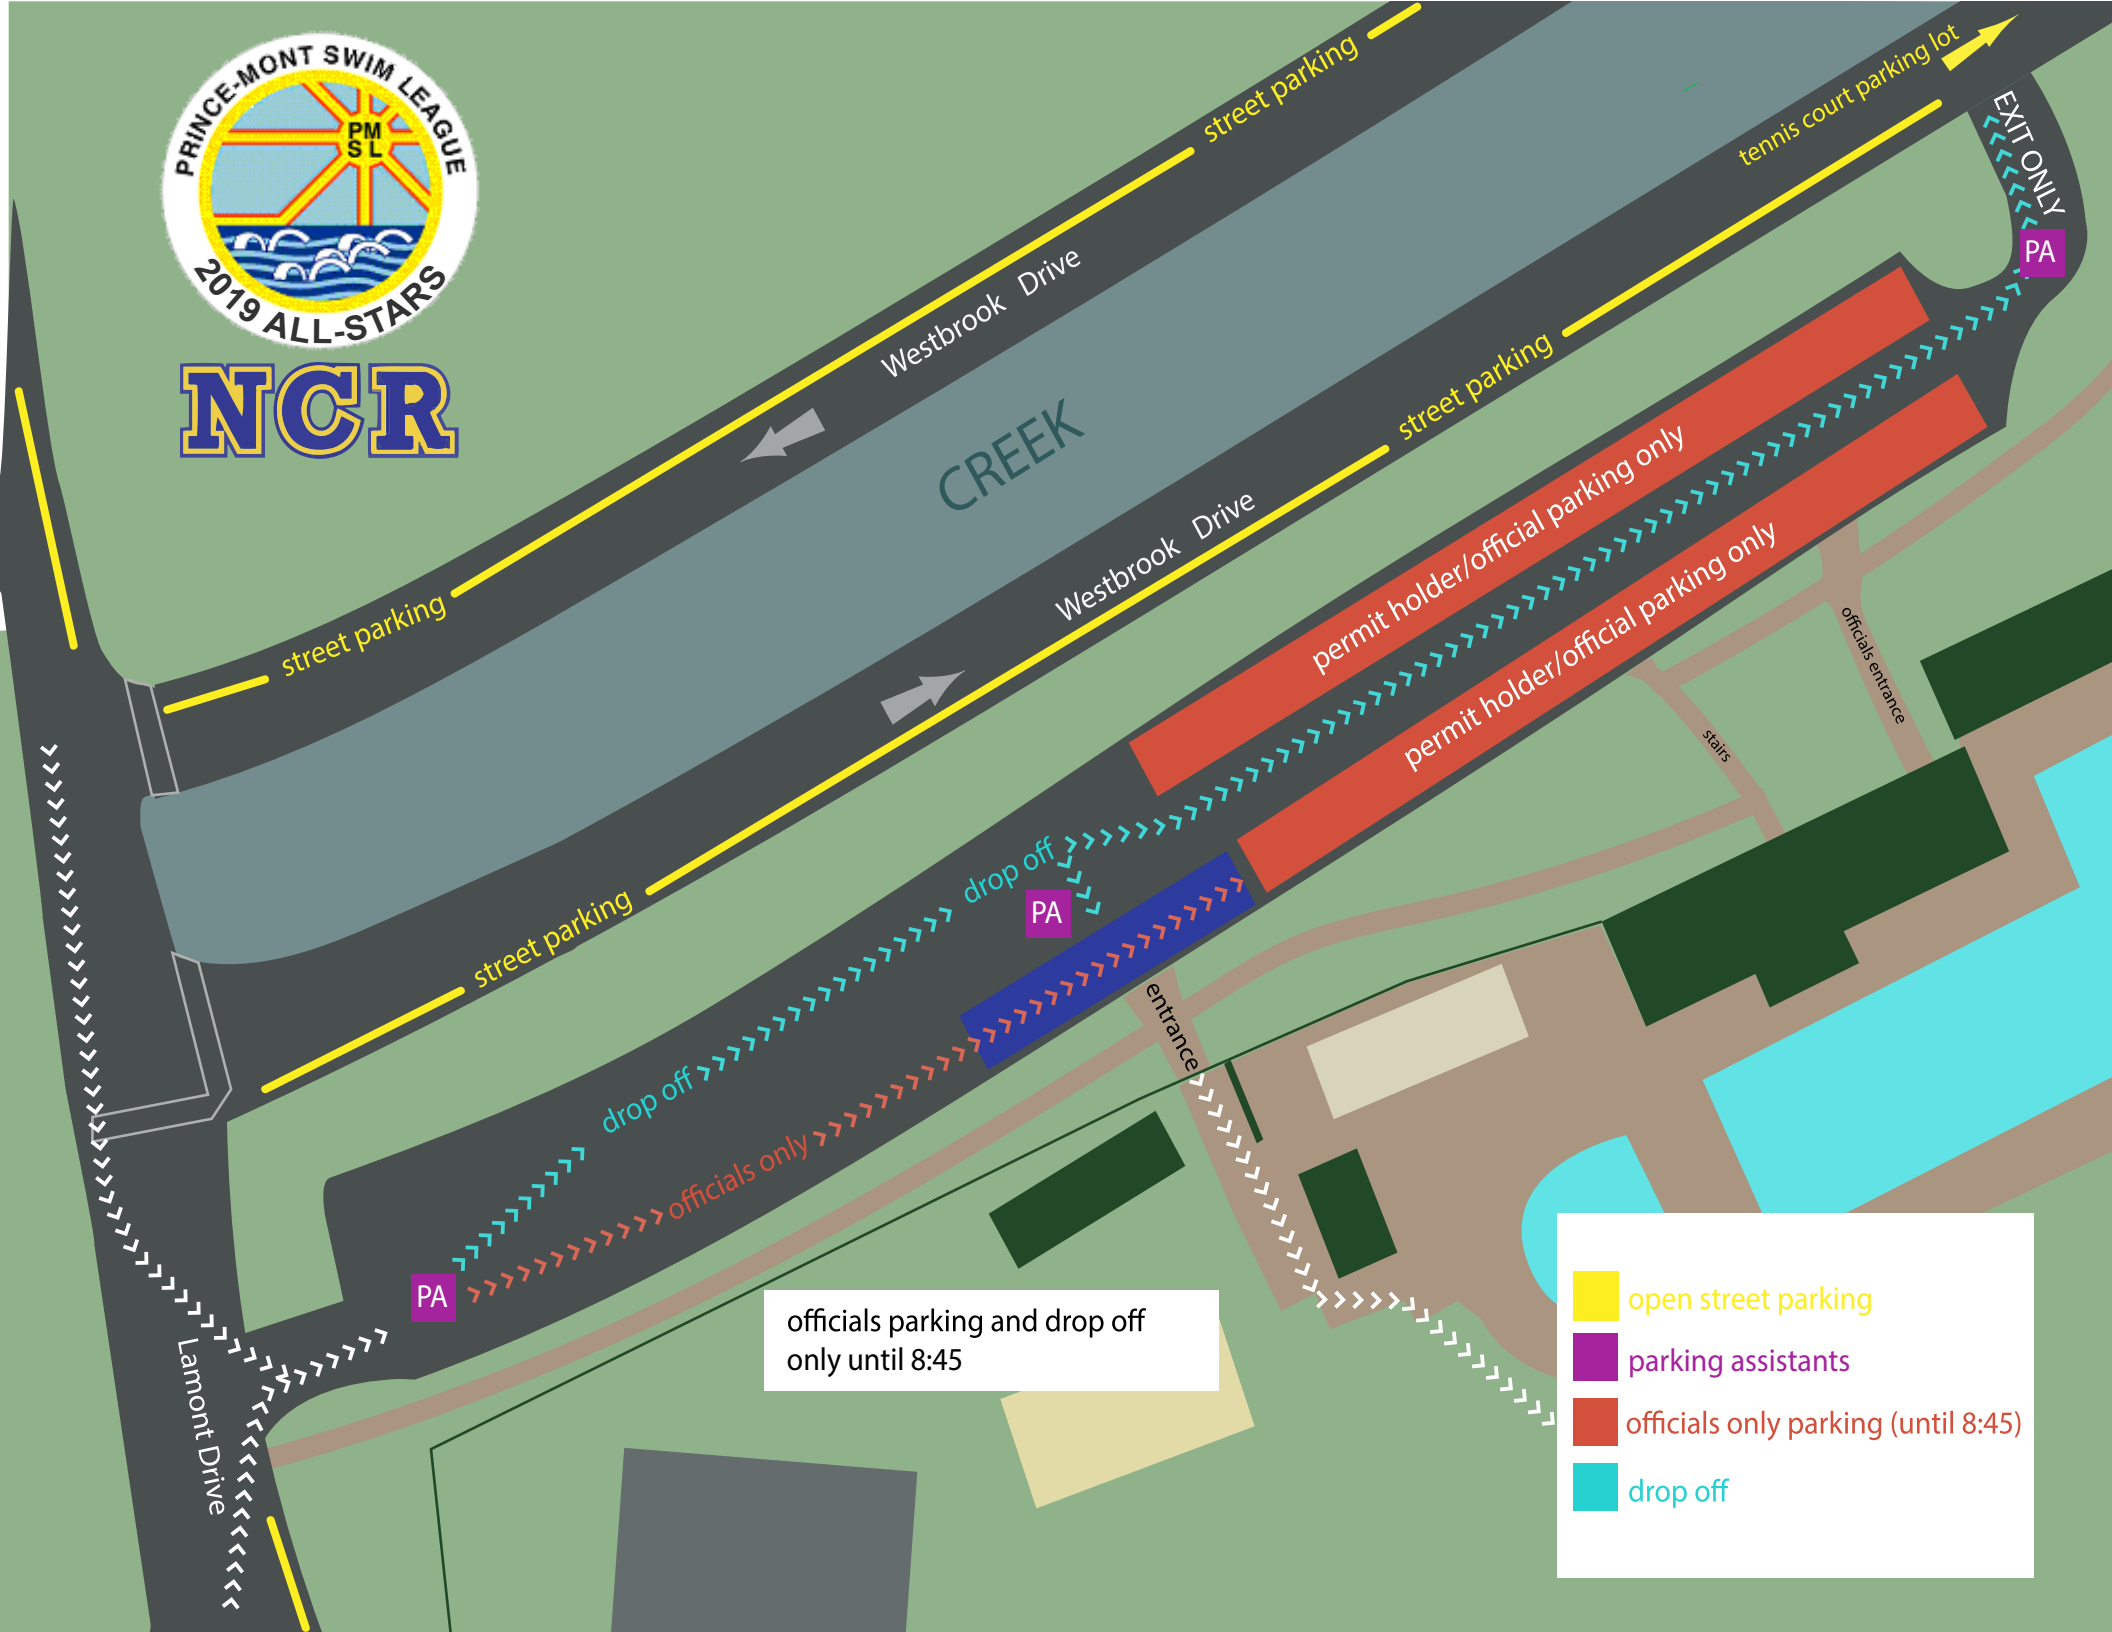

**NCR**

street parking

Westbrook Drive

CREEK

Westbrook Drive

street parking

tennis court parking lot

EXIT ONLY

PA

permit holder/official parking only

permit holder/official parking only

officials entrance

stairs

entrance

drop off

PA

street parking

drop off

officials only

PA

officials parking and drop off only until 8:45

Lamont Drive

-  open street parking
-  parking assistants
-  officials only parking (until 8:45)
-  drop off